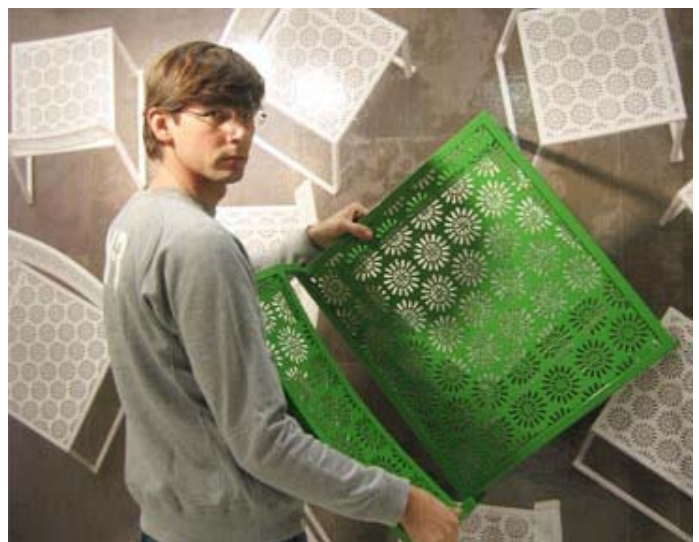

jose manuel ferrero