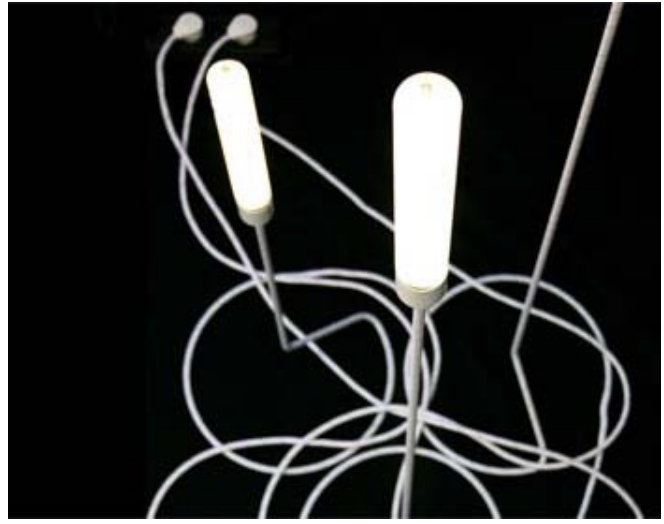

see [damian williamson exhibition](#) at his studio during the stockholm furniture fair, sweden

form us with love

<http://formuswithlove.se>

on show were a room divider made out of corn,
lighting in the shape of cords that magically rise and stand tall on it's own
and the ultimate flatpacking concept...