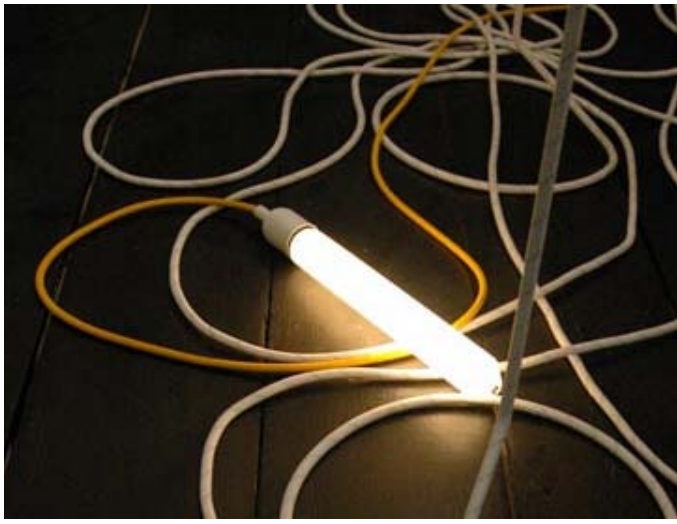

see [damian williamson exhibition](#) at his studio during the stockholm furniture fair, sweden

form us with love

<http://formuswithlove.se>

on show were a room divider made out of corn,
lighting in the shape of cords that magically rise and stand tall on it's own
and the ultimate flatpacking concept...